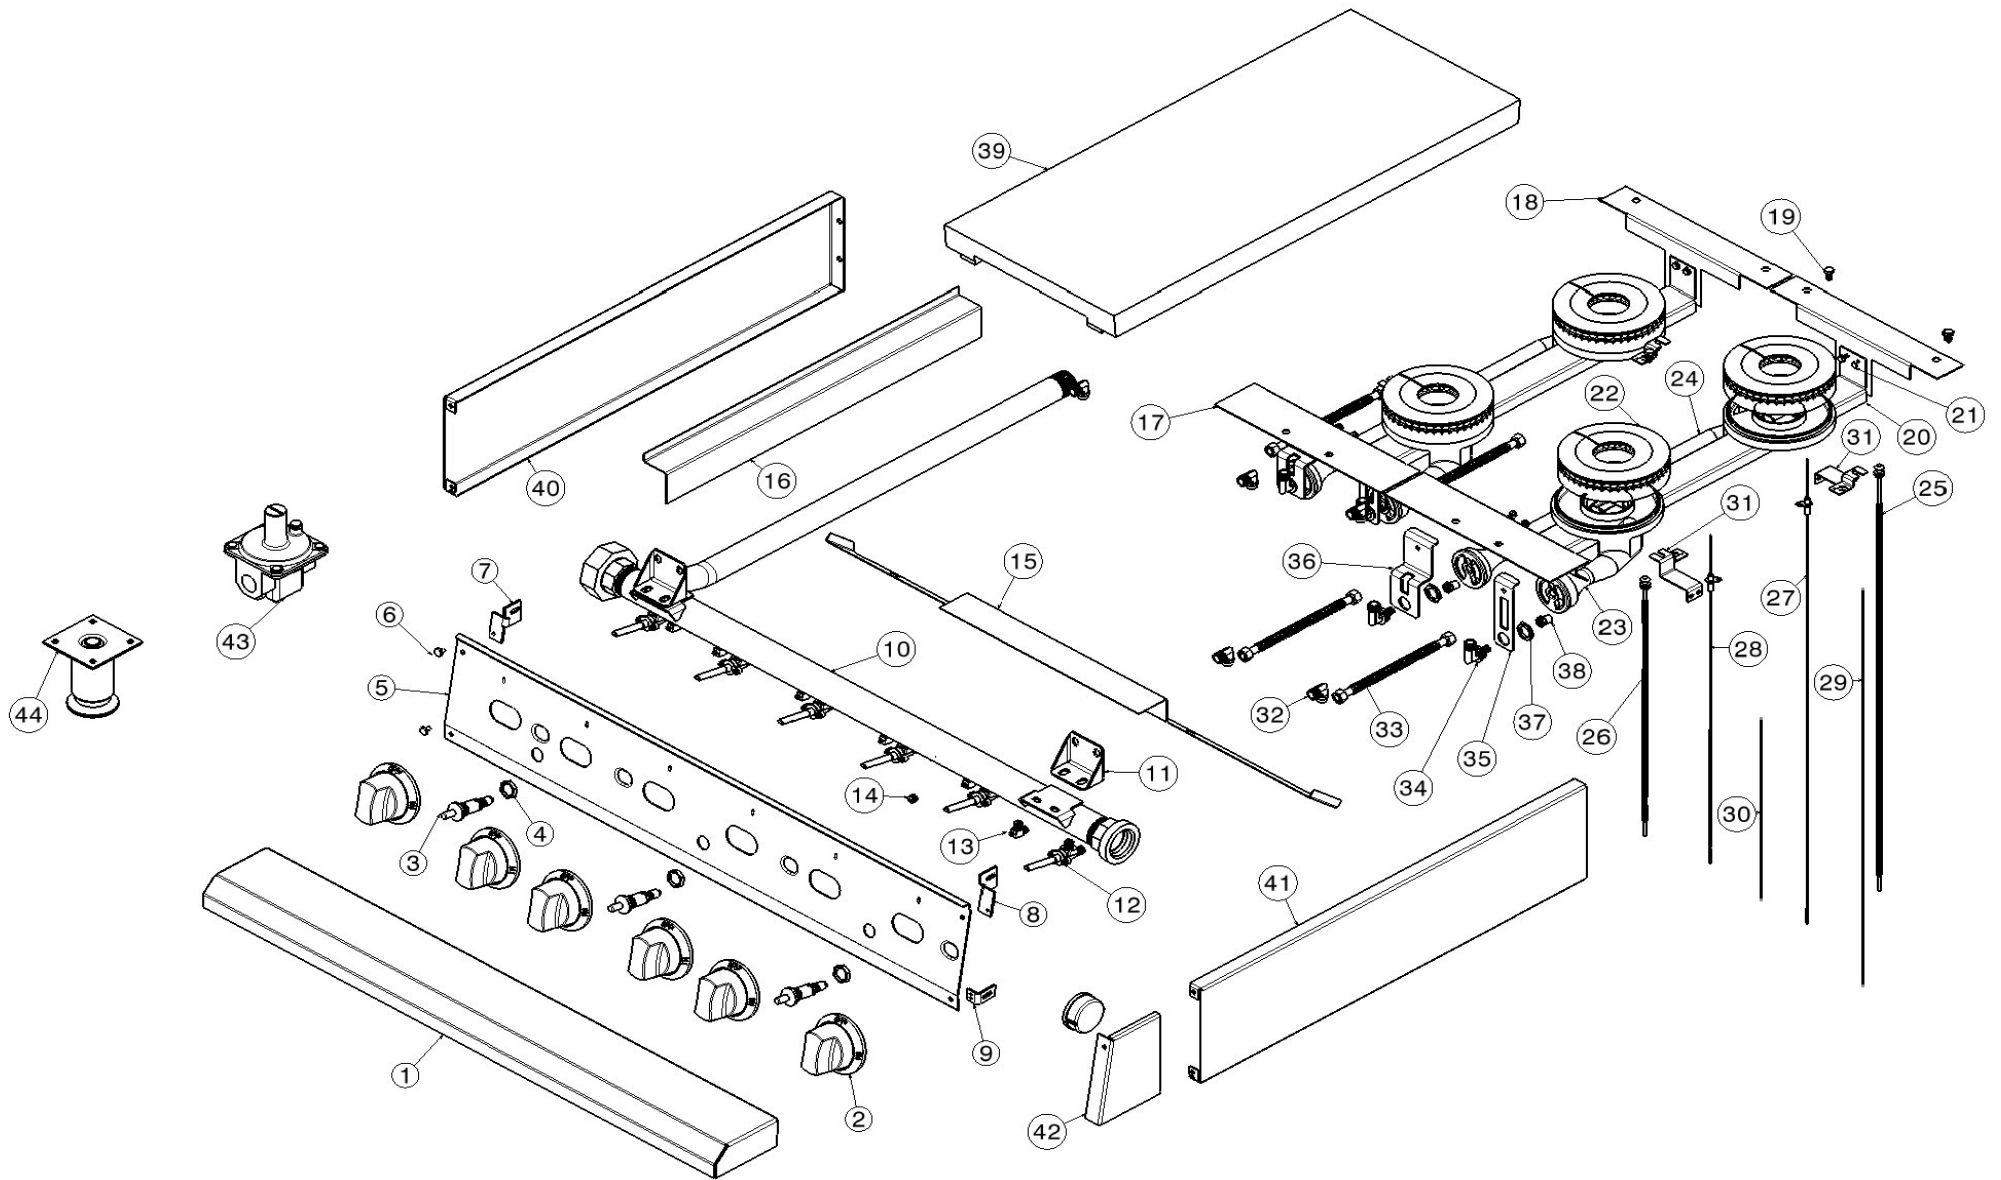

Hot Top - 12"

Hot Top 12"		Model	V36H3-NG	V24H2-NG	V12H-NG	V36H3-LP	V24H2-LP	V12H-LP
Part Number	Part Description	QTY	QTY	QTY	QTY	QTY	QTY	QTY
1	AV36PS	Plate Shelf, Standard 36"	1			1		
	AV24PS	Plate Shelf, Standard 24"		1			1	
	AV12PS	Plate Shelf, Standard 12"			1			1
	AV36PS6	Plate Shelf, 6" Deep, 36"	1			1		
	AV24PS6	Plate Shelf, 6" Deep, 24"		1			1	
	AV12PS6	Plate Shelf, 6" Deep, 12"			1			1
	AV36PS8	Plate Shelf, 8" Deep, 36"	1			1		
	AV24PS8	Plate Shelf, 8" Deep, 24"		1			1	
	AV12PS8	Plate Shelf, 8" Deep, 12"			1			1
	010539-000	Washer, Plate Shelf	2	2	2	2	2	2
	010330-000	Nut, Plate Shelf	2	2	2	2	2	2
2	006024-000	RANGE TOP KNOB ASM, 90 DEG.	6	4	2	6	4	2
	004705-000	Set Screw	24	16	8	24	16	8
	004706-000	Screw, Knob	6	4	2	6	4	2
3	010917-000	PIEZO IGNITER, PUSH BUTTON	3	2	1	3	2	1
	019121-000	Sleeve, Fiber Glass (Piezo Igniter)	3	2	1	3	2	1
4	014230-000	PAL TYPE NUT, 18MM X 1.5MM THRD.	3	2	1	3	2	1
5	015219-000	CONTROL PANEL V36H3	1			1		
	014626-000	CONTROL PANEL V24H2		1			1	
	010962-000	CONTROL PANEL V12H			1			1
	012171-000	Name Plate	1	1	1	1	1	1
6	PD020033	Screw, Front Panel	4	4	4	4	4	4
7	016120-000	Bracket, Front Panel Top LH	1	1	1	1	1	1
	M0270528	Washer	1	1	1	1	1	1
	010328-000	Screw, Bracket	1	1	1	1	1	1
8	016113-000	Bracket, Front Panel Top RH	1	1	1	1	1	1
	M0270528	Washer	1	1	1	1	1	1
	010328-000	Screw, Bracket	1	1	1	1	1	1
9	016114-000	Bracket, Front Panel Bottom	2	2	2	2	2	2
	M0270528	Washer	2	2	2	2	2	2
	010328-000	Screw, Bracket	2	2	2	2	2	2
10	004964-000	MANIFOLD, 36" 12"HT	1			1		
	010542-000	MANIFOLD, WA 24" W/1" LH REAR GAS ASM		1			1	
	008802-000	MANIFOLD, WA 12"			1			1